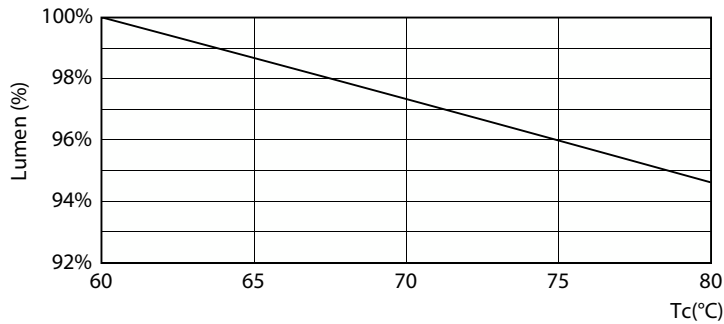

Lifetime

Lumen Maintenance Diagram - Ecofit E Mains 1200mm 16W 765 T8